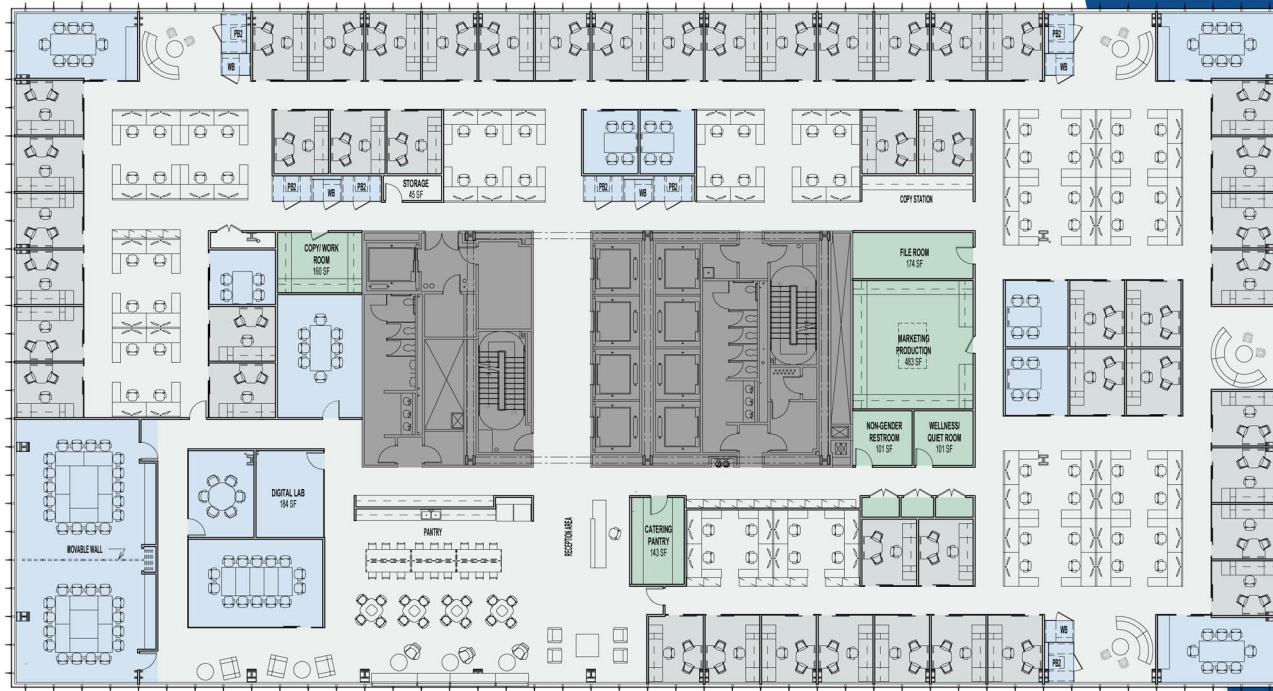

7th / 9th FLOOR

27,500 RSF // Law Firm Sample Plan

550

WEST ADAMS

ADAMS STREET

CLINTON STREET

120+ Seats // 230 RSF Per Person

Exterior Offices	35
Interior Offices	13
Workstations	70
Reception	1
Conference Rooms	13
Phone Rooms	12