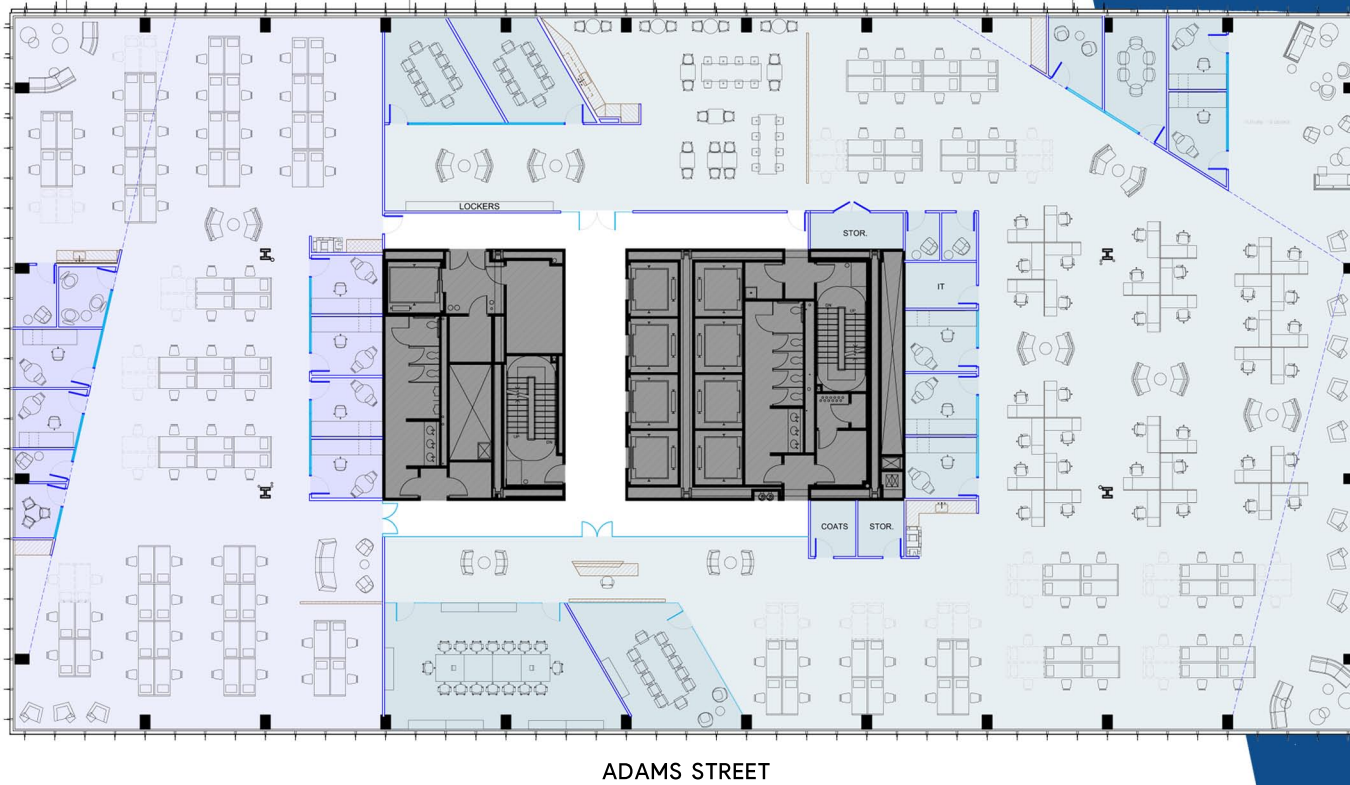

7TH FLOOR

27,462 RSF // Full Floor Spec Suite // Divisible to ~18,000 RSF

WEST ADAMS

18,369 RSF

Day 1

18,369 RSF // 210 SF Per Person

Private Offices	5
Workstations	82
Reception	1
Conference Rooms	5
Huddle Room	1
Phone Rooms	2

Day 2

18,369 RSF // 170 SF Per Person

Private Offices	5
Workstations	102
Reception	1
Conference Rooms	5
Huddle Room	1
Phone Rooms	2

Contact Us To Learn More

Jeff Dowdell
312.477.2932
jdowdell@telosgroupplc.com