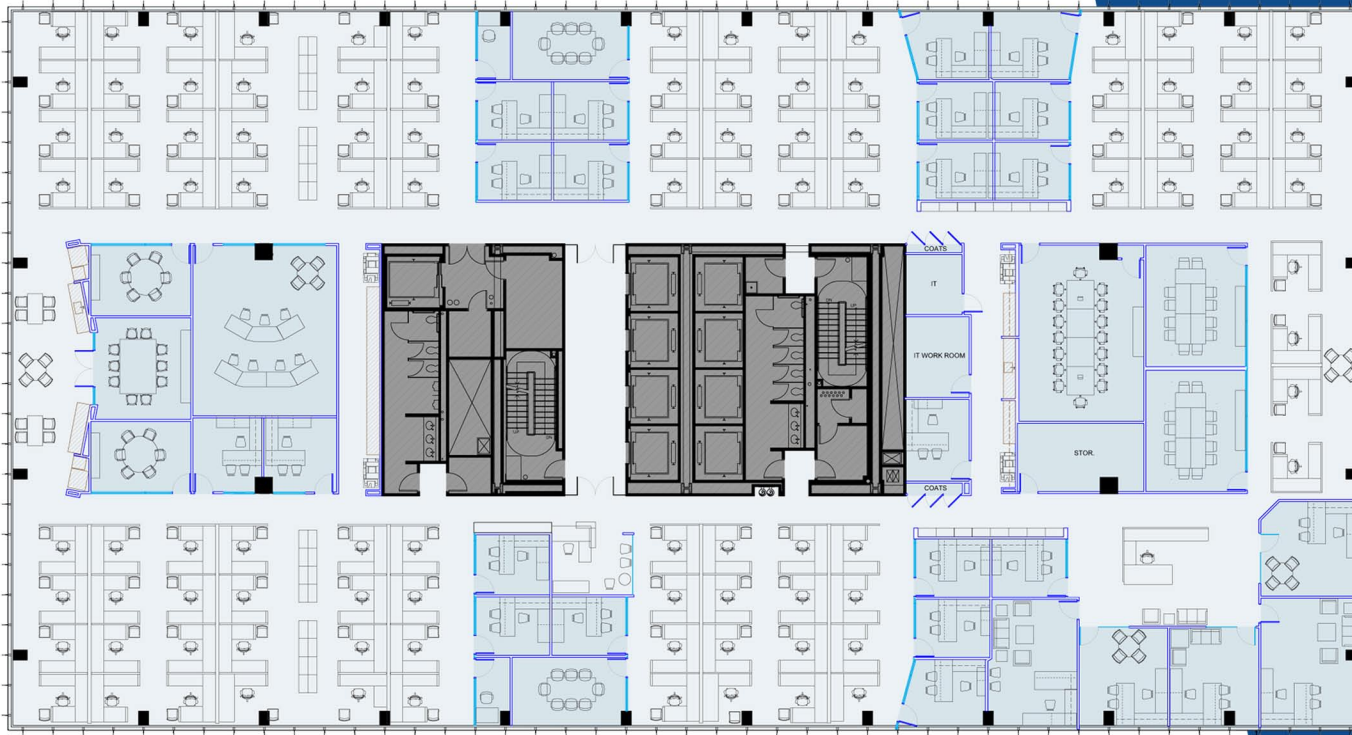

# 9<sup>TH</sup> FLOOR

27,555 RSF // Plug & Play Existing Conditions

# 550

WEST ADAMS

ADAMS STREET

CLINTON STREET

130+ Seats // 215 SF Per Person

Private Offices	26
Workstations	101
Reception	1
Conference Rooms	10
Phone Rooms	2
Kitchens	2
Storage	4
Coat closets	2
Copy/Print	4