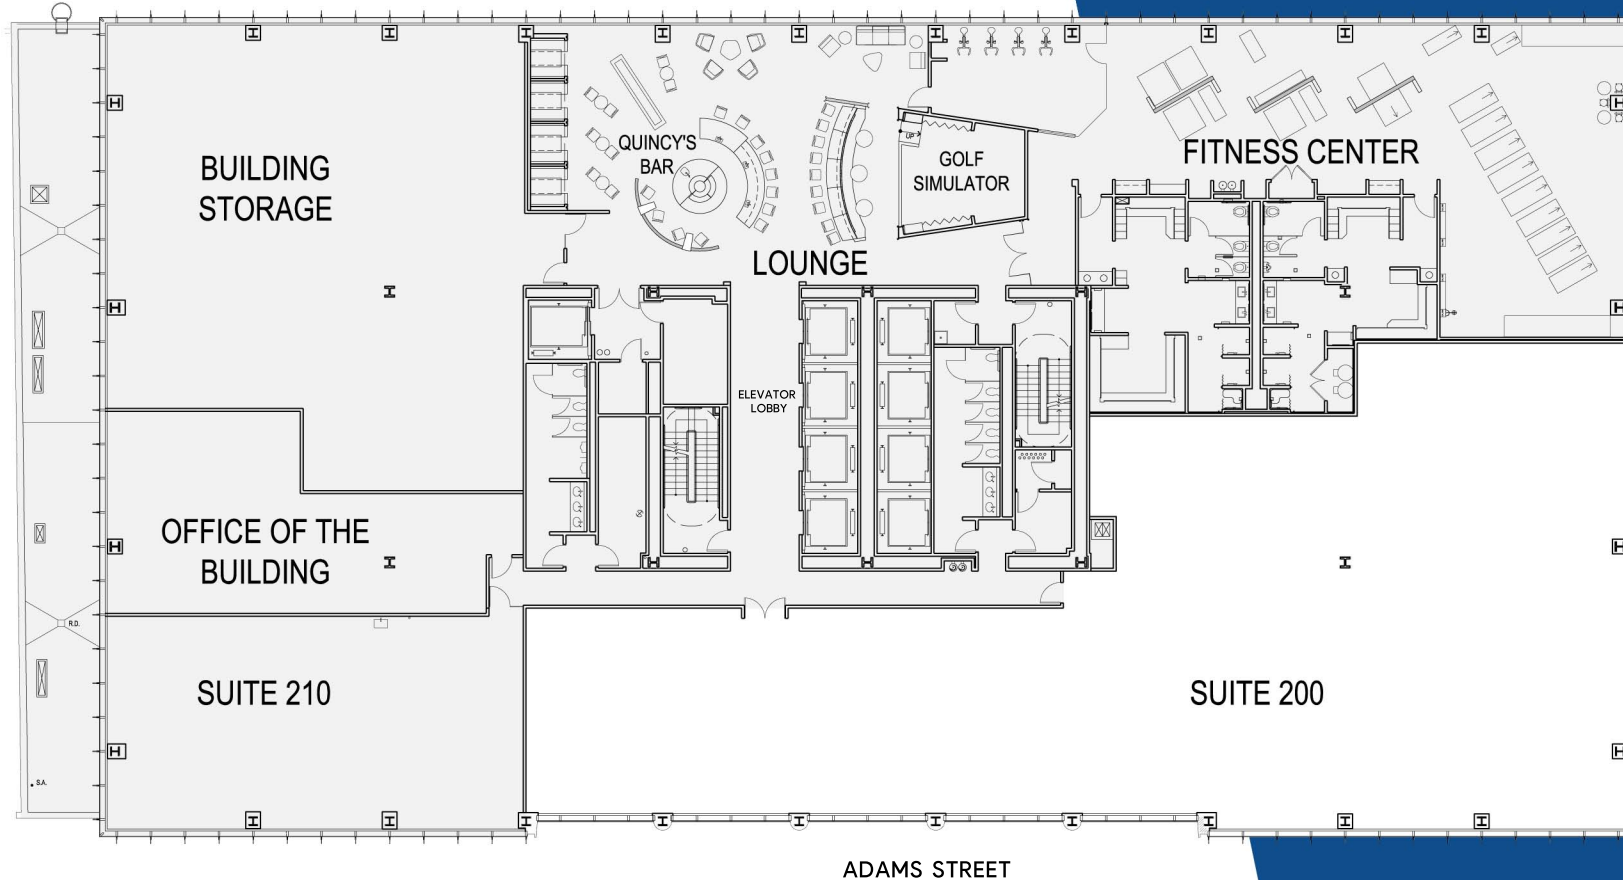

SUITE 200

9,606 RSF // Existing Conditions with Furniture
Landlord Turnkey with Furniture or Full TI Allowance Available

550

WEST ADAMS

Contact Us To Learn More

Jeff Dowdell
312.477.2932
jdowdell@telosgroupllc.com