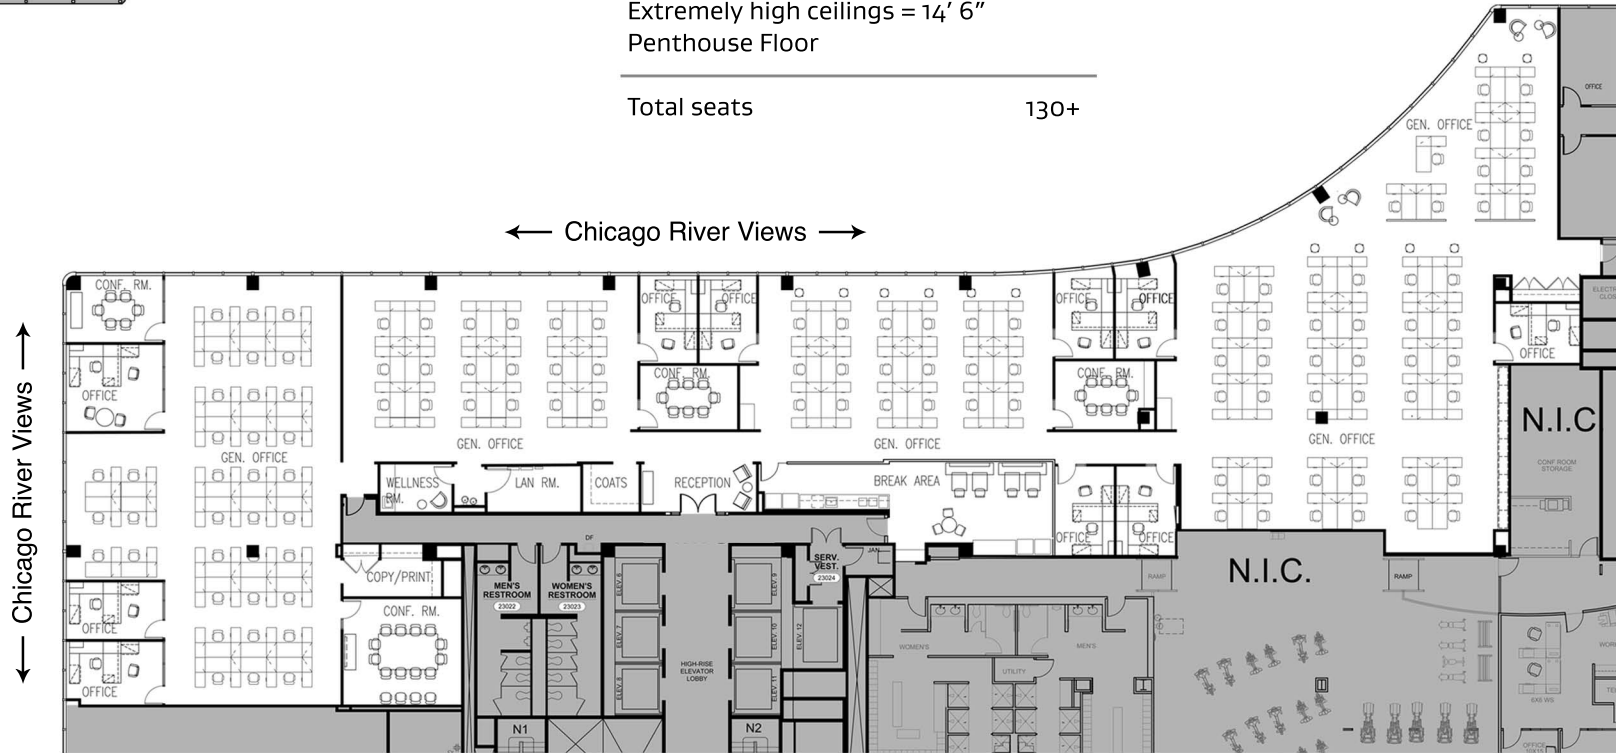

Offices	10
Workstations	119
Reception	1
Conference Rooms	4
Café/Break Area	1
Wellness Room	1
Copy/Print	1
Coat	1
135 RSF/Person	
Extremely high ceilings = 14' 6"	
Penthouse Floor	

Total seats 130+

EXISTING CONDITIONS