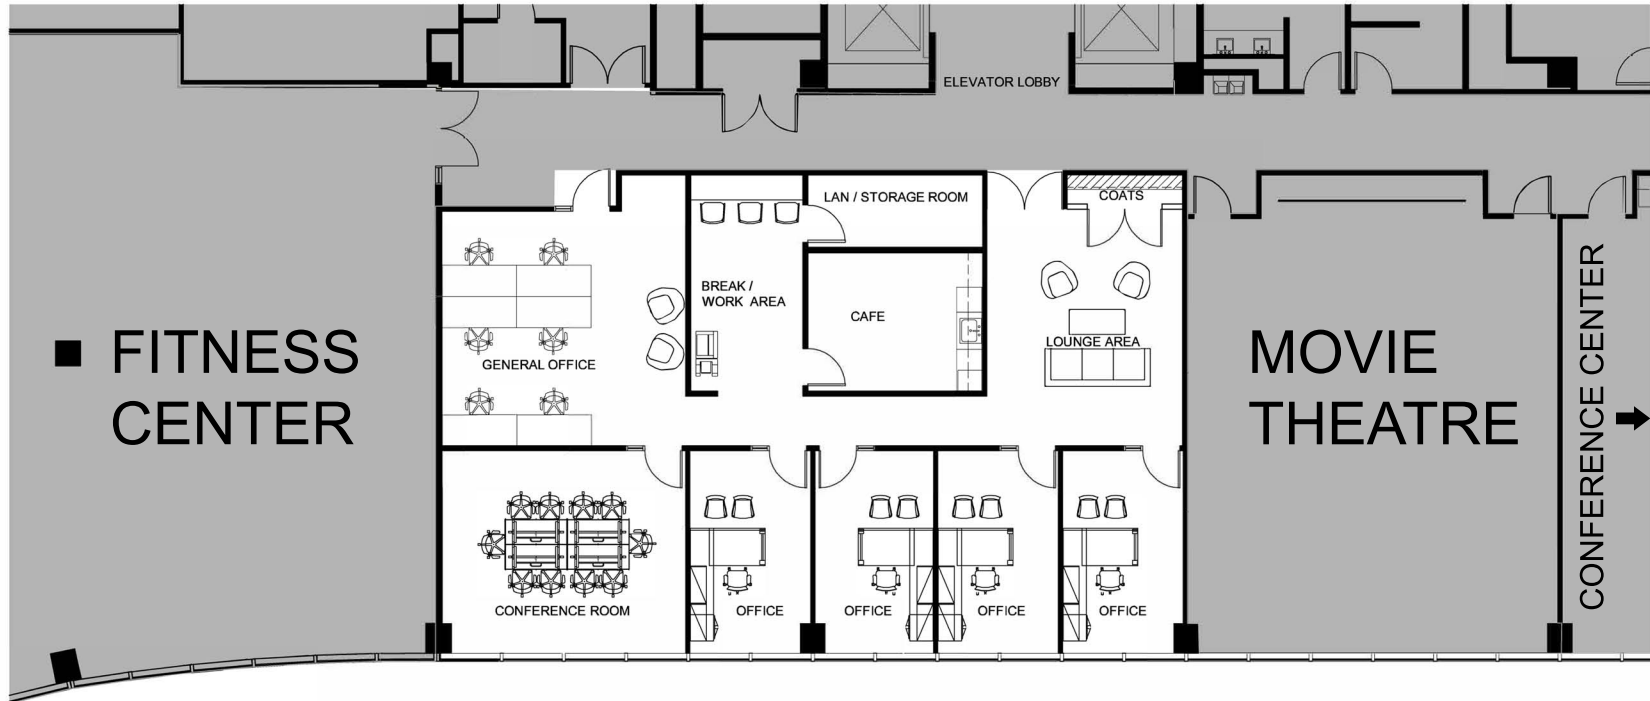

Offices	4
Workstations	6
Conference Room	1
Cafe'/Break Area	1
Reception	1

Total Seats 10+

FULLY FURNISHED SPEC SUITE ON PENTHOUSE AMENITY FLOOR

SUITE 2375 | 2,846 RSF

SOUTH RIVERSIDE PLAZA

Jamey Dix
Principal
jdix@telosgroupllc.com
direct: 312.477.2944